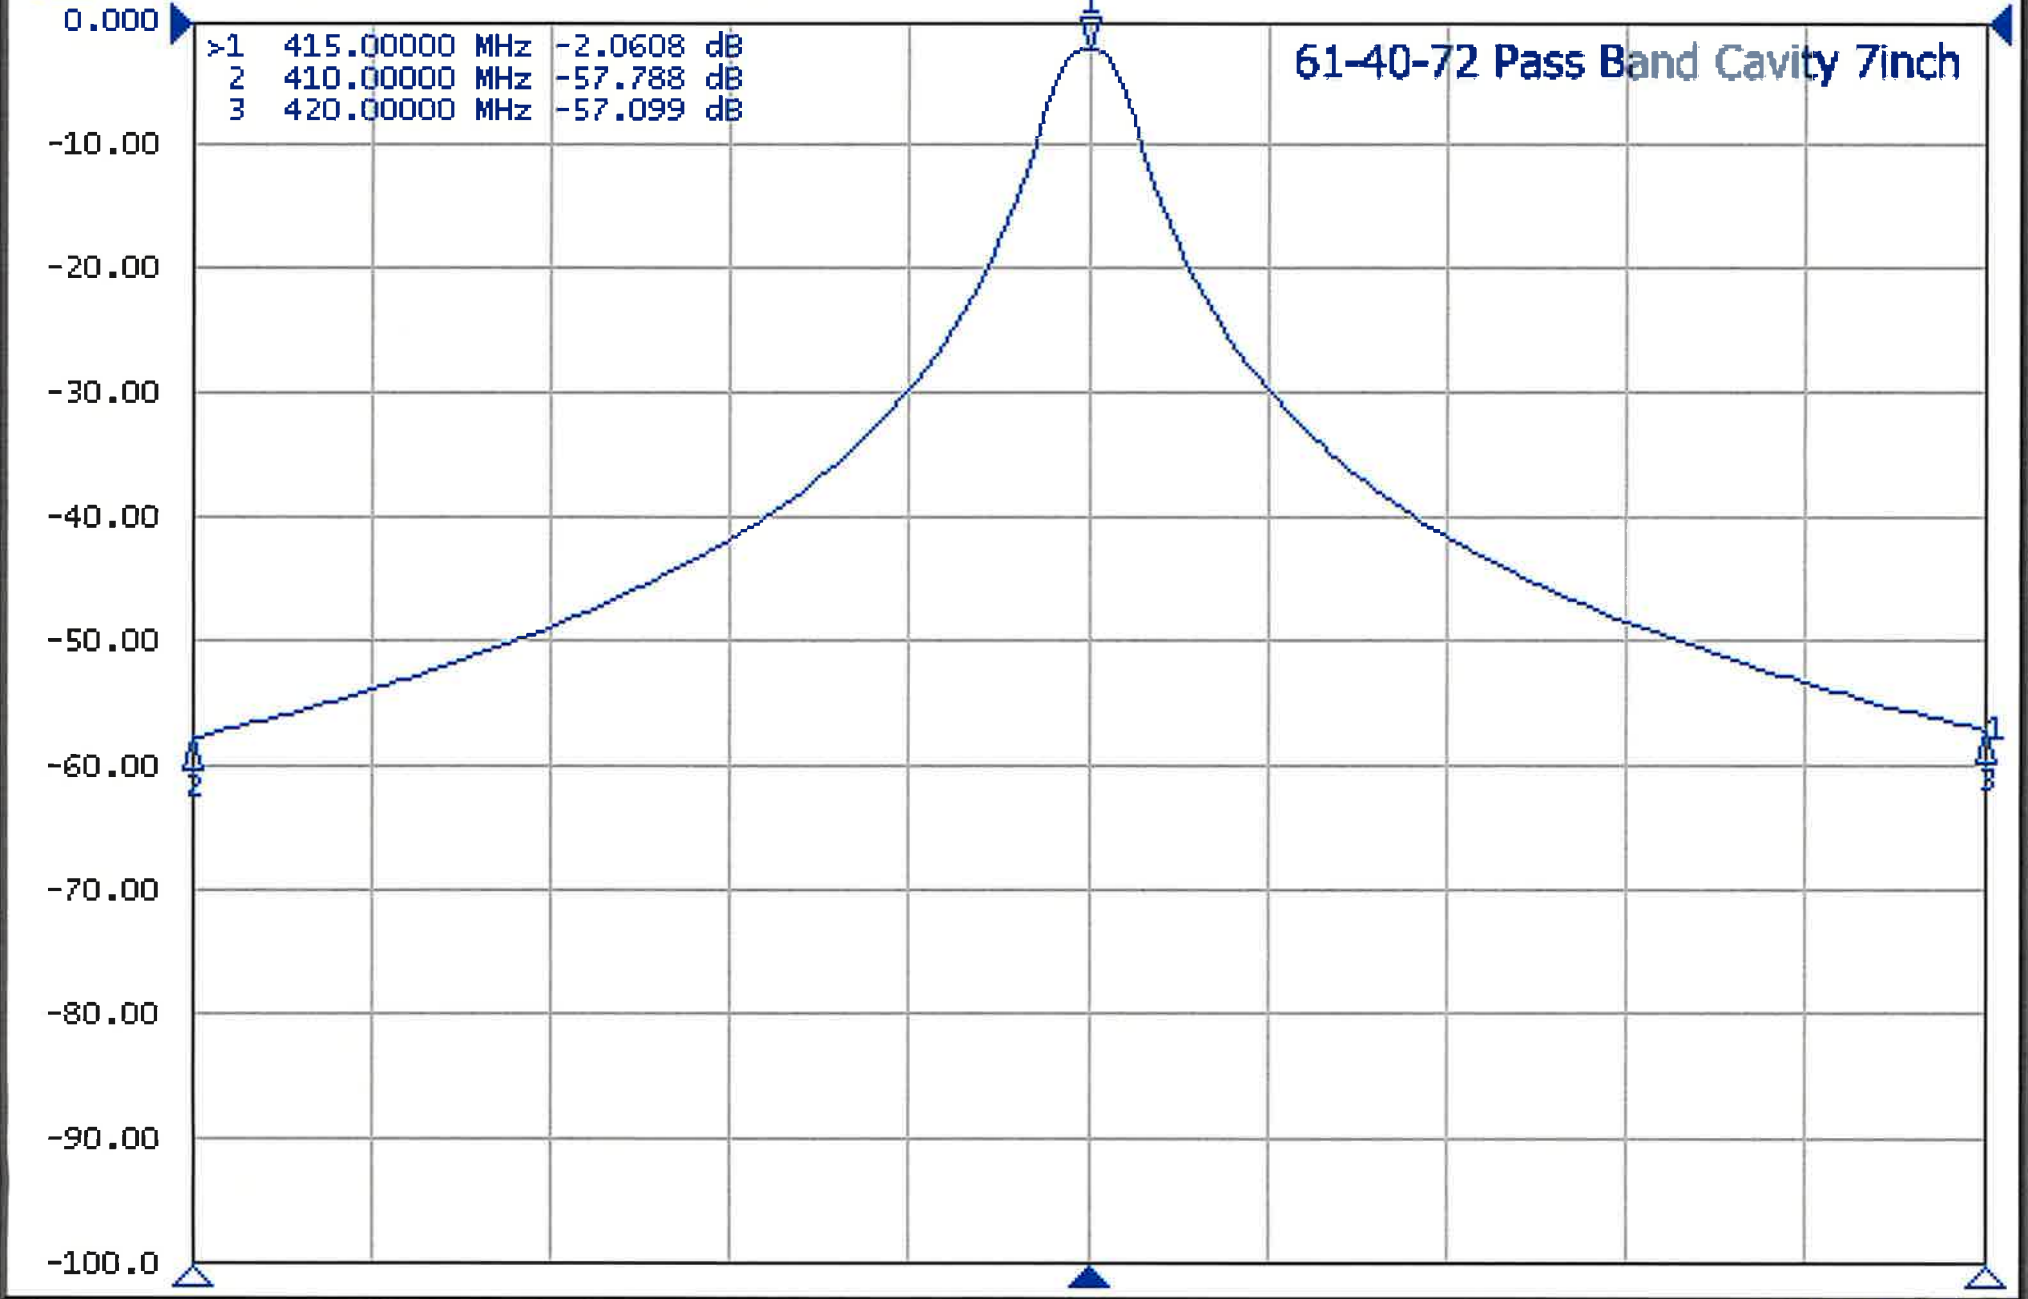

▶ [F1] S21 Log Mag 10.00dB/ Ref 0.000dB [RT]

61-40-72 Pass Band Cavity 7inch

1 Center 415 MHz IFBW 30 kHz Span 10 MHz 10/10 Cor !