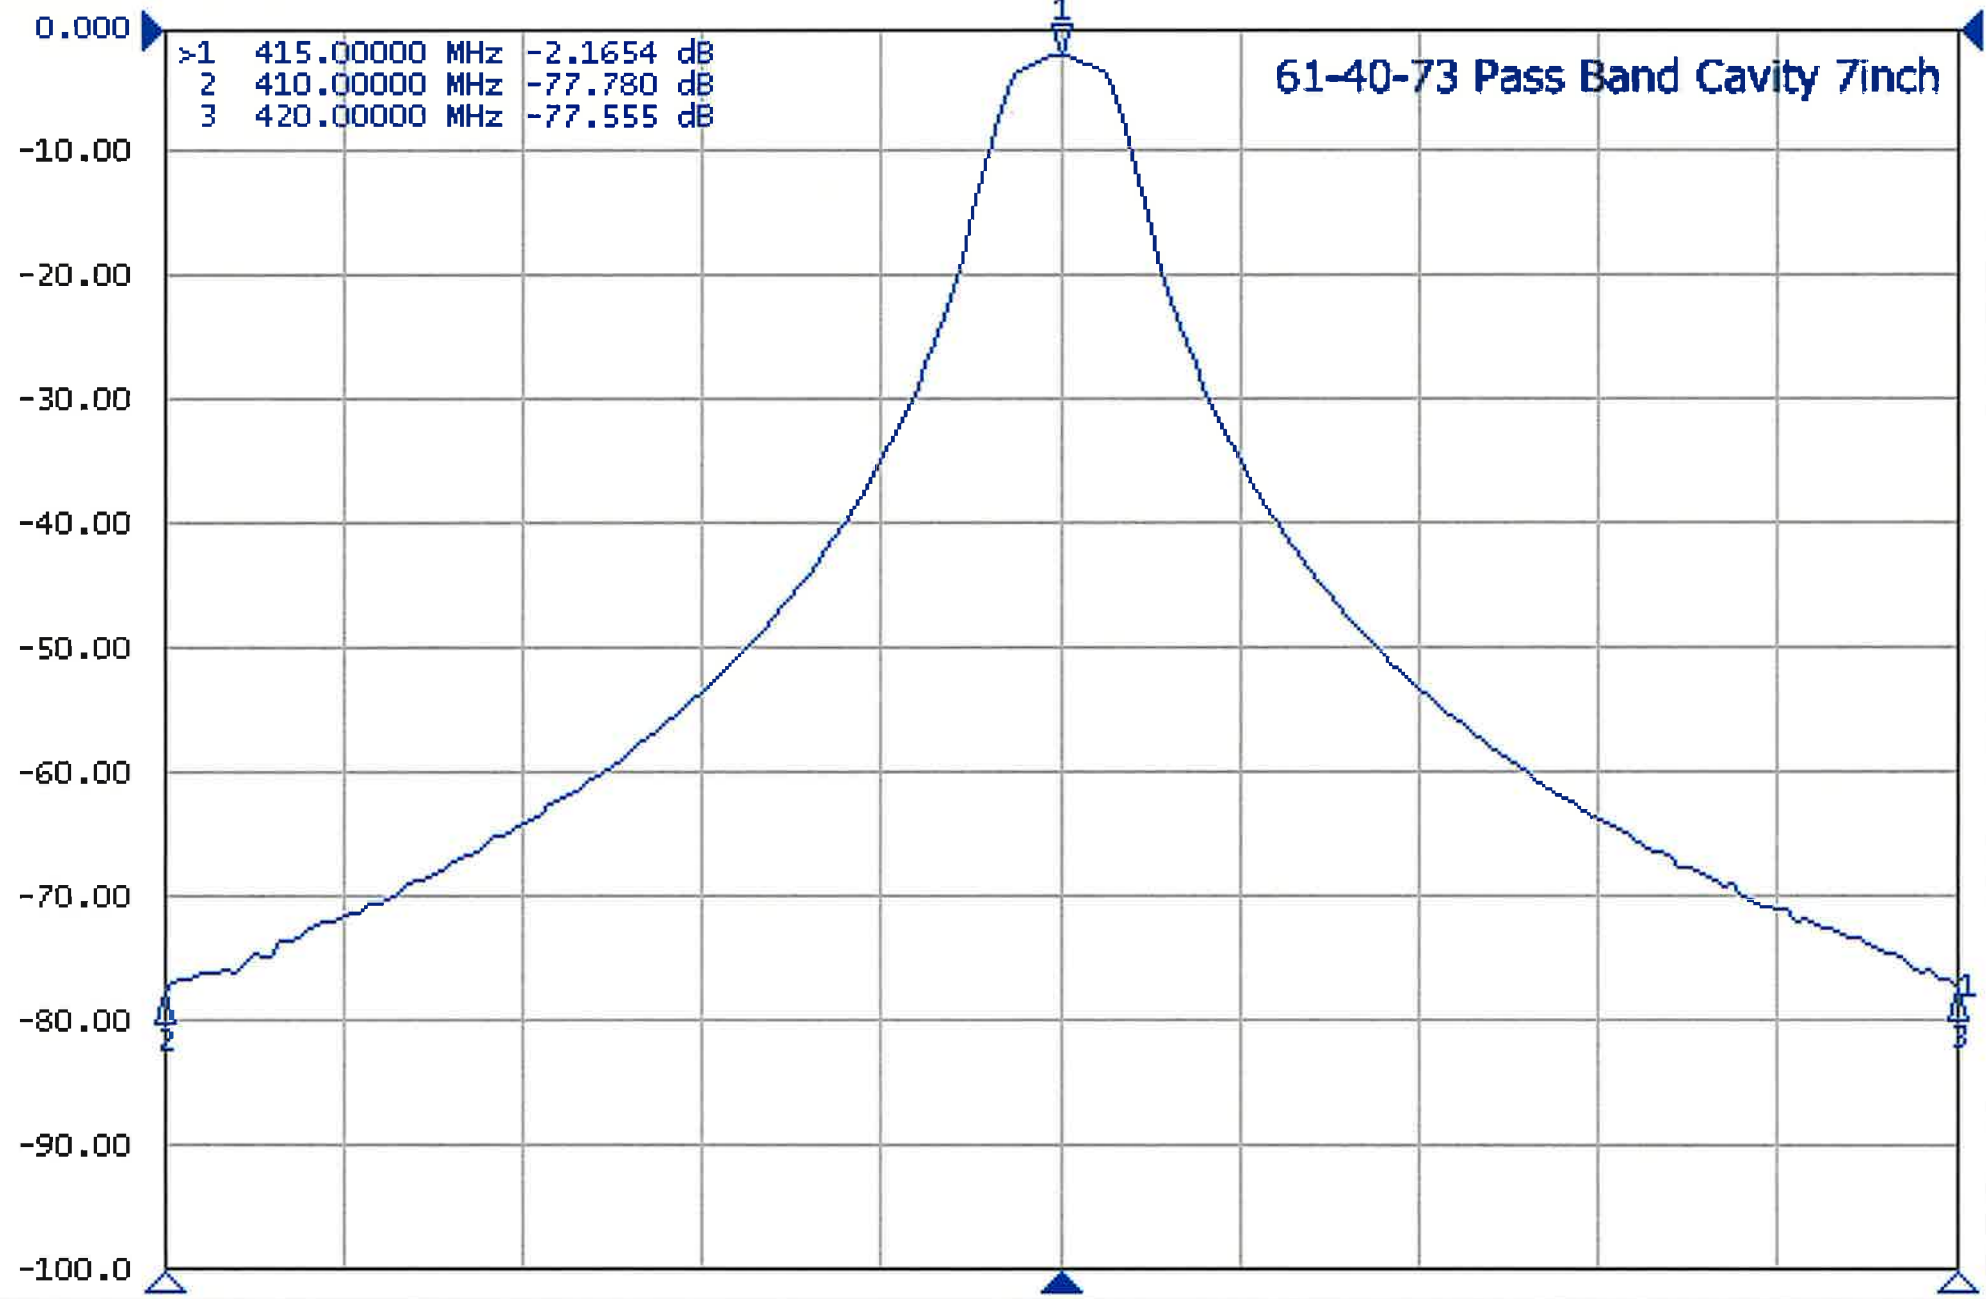

Tr1 S21 Log Mag 10.00dB/ Ref 0.000dB [RT]

>1	415.00000	MHz	-2.1654	dB
2	410.00000	MHz	-77.780	dB
3	420.00000	MHz	-77.555	dB

61-40-73 Pass Band Cavity 7inch

1 Center 415 MHz

IFBW 30 kHz

Span 10 MHz 10/10 Con