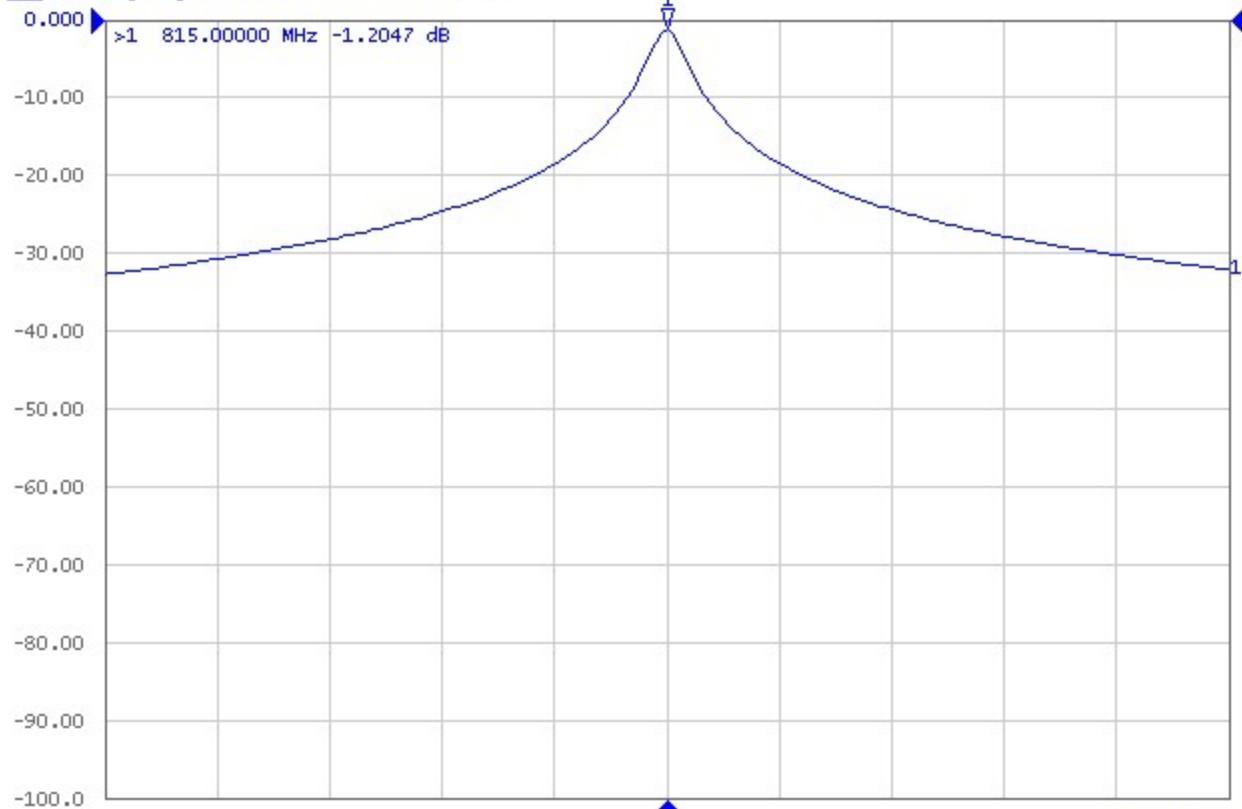

S21 Log Mag 10.00dB/ Ref 0.000dB [RT]

1 Center 815 MHz

IFBW 30 kHz

Span 10 MHz 100/100 Cor

Tr1 S21 Log Mag 10.00dB/ Ref 0.000dB [RT]

1 Center 815 MHz

IFBW 30 kHz

Span 20 MHz 100/100 Cor

S21 Log Mag 10.00dB/ Ref 0.000dB [RT]

1 Center 815 MHz

IFBW 30 kHz

Span 100 MHz 100/100 Cor |