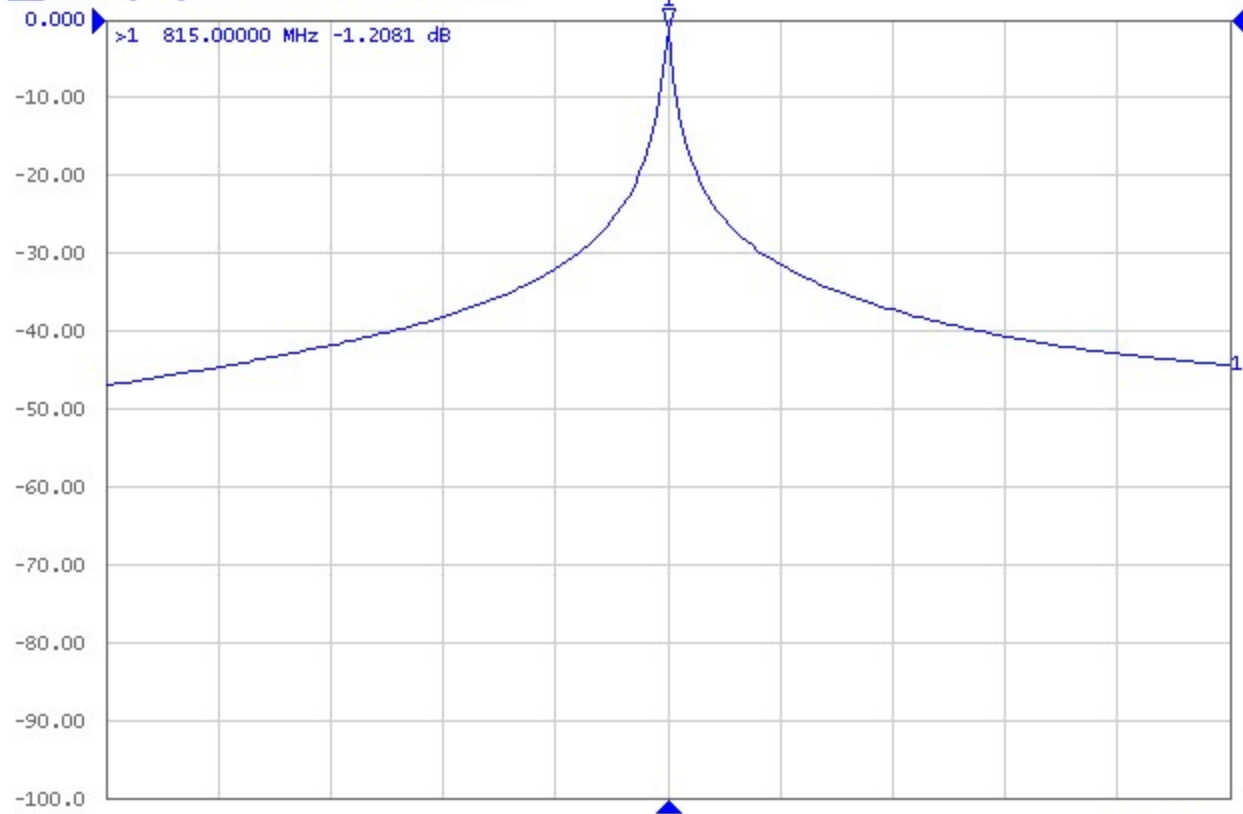

S21 Log Mag 10.00dB/ Ref 0.000dB [RT]

1 Center 815 MHz

IFBW 30 kHz

Span 10 MHz 100/100 Cor

Tr1 S21 Log Mag 10.00dB/ Ref 0.000dB [RT]

1 Center 815 MHz

IFBW 30 kHz

Span 20 MHz 100/100 Cor

S21 Log Mag 10.00dB/ Ref 0.000dB [RT]

1 Center 815 MHz

IFBW 30 kHz

Span 100 MHz 100/100 Cor |