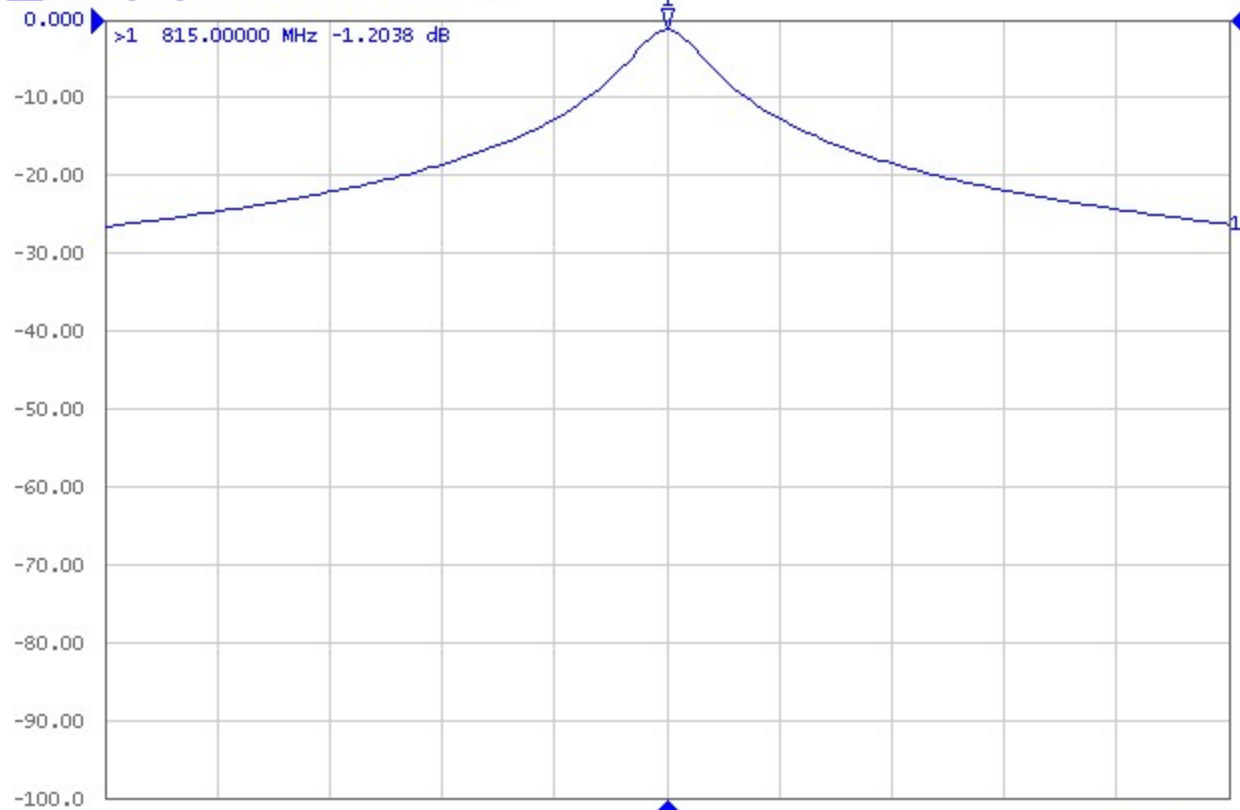

S21 Log Mag 10.00dB/ Ref 0.000dB [RT]

1 Center 815 MHz

IFBW 30 kHz

Span 10 MHz 100/100 Cor

Tr1 S21 Log Mag 10.00dB/ Ref 0.000dB [RT]

1 Center 815 MHz

IFBW 30 kHz

Span 20 MHz 100/100 Cor

S21 Log Mag 10.00dB/ Ref 0.000dB [RT]

1 Center 815 MHz

IFBW 30 kHz

Span 100 MHz 100/100 Cor |